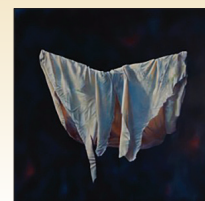

*T.R.'s Rainbo in Curved Air:
House of Atreus*

*Leapfrog Superstring:
Heaven's Bounce and Trundle*

KIRK LYBECKER

A Random Occurance

Every Dream as Misdirection

*Wanderer, The Robe
(Triptych, Center)*

*Wanderer, The Priest
(Triptych, Left)*

*Wanderer, The Prophet
(Triptych, Right)*

JERRY OTT

*Hypothetical Selfie from
Rouen Cathedral*

Still Life with Coliseum

*The Last Living Tree
(When Dead Birds Fly Again)*

*Study for Ann's Osession
(Birds in Gilded Cages)*