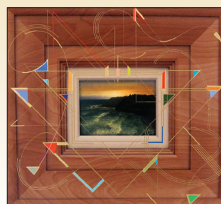

Studio IV

Studio XX

Studio XXI

Three Keys

GEORGE GREEN

Neskowin Spring II

Spring of Chance

Music II: Cascade Head